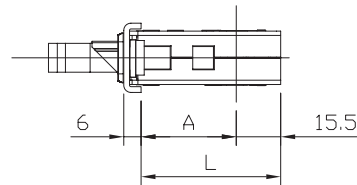

Multiblindo Easy 92 mm centre distance

ENTRATA	A	L
35	32	47.5
40	37	52.5
45	42	57.5
50	47	62.5
55	52	67.5
60	57	72.5
65	62	77.5

ENTRATA	A	L
35	28	43.5
40	33	48.5
45	38	53.5
50	43	58.5
55	48	63.5
60	53	68.5
65	58	73.5

MULTIPOINT mortice lock for metal frames, AUTOMATIC LOCKING OF THE LATCHBOLT AND 3 DEADBOLTS, **ROTATING HOOK DEVIATORS**. Central lock, centre distance mm 92, operating with European profile cylinder. Right or left latchbolt, **non reversible**. Deadbolts and latchbolt operated by key or handle. Lock and deviators deadbolts, mm 27 throw, with anti-drill and anti-cut cover plates in carbonitrided steel. 2 nylon end blocks for U-version. Fixing screws. Instruction sheet.