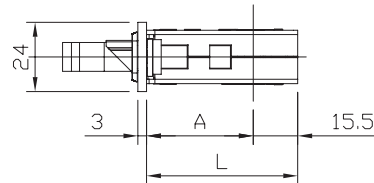

Multiblindo Easy 92 mm centre distance

ENTRATA	A	L
35	32	47.5
40	37	52.5
45	42	57.5
50	47	62.5
55	52	67.5
60	57	72.5
65	62	77.5

ENTRATA	A	L
35	28	43.5
40	33	48.5
45	38	53.5
50	43	58.5
55	48	63.5
60	53	68.5
65	58	73.5

MULTIPOINT mortice lock for metal frames, AUTOMATIC LOCKING OF THE LATCHBOLT AND 3 DEADBOLTS, **ROTATING HOOK DEVIATORS**. Central lock, centre distance mm 92, operating with European profile cylinder. Right or left latchbolt, **non reversible**. Deadbolts and latchbolt operated by key or handle. Lock and deviators deadbolts, mm 27 throw, with anti-drill and anti-cut cover plates in carbonitrided steel. 2 nylon end blocks for U-version. Fixing screws. Instruction sheet.