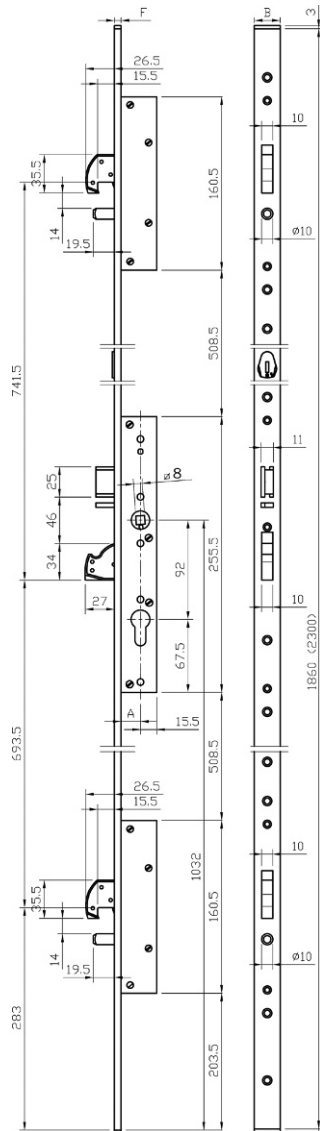

Multiblindo Easy 92 mm centre distance

ENTRATA	A	L
35	32	47.5
40	37	52.5
45	42	57.5
50	47	62.5
55	52	67.5
60	57	72.5
65	62	77.5

ENTRATA	A	L
35	28	43.5
40	33	48.5
45	38	53.5
50	43	58.5
55	48	63.5
60	53	68.5
65	58	73.5

MULTIPOINT mortice lock for metal frames, AUTOMATIC LOCKING OF THE LATCHBOLT AND 3 DEADBOLTS, **ROTATING HOOK DEVIATORS**. Central lock, centre distance mm 92, operating with European profile cylinder. Right or left latchbolt, **non reversible**. Deadbolts and latchbolt operated by key or handle. Lock and deviators deadbolts, mm 27 throw, with anti-drill and anti-cut cover plates in carbonitrided steel. 2 nylon end blocks for U-version. Fixing screws. Instruction sheet.

Accessories to be ordered separately:

Striking plates

U-front plate in stainless steel 24x6:

mechanical strikers 033232 - 033233

electric strikers 033242 - 033243

strikers for deviators 033167 - 033171

Flat front plate in stainless steel 24x3:

mechanical strikers 033230 - 033231

electric strikers 033240 - 033241

strikers for deviators 033165 - 033169